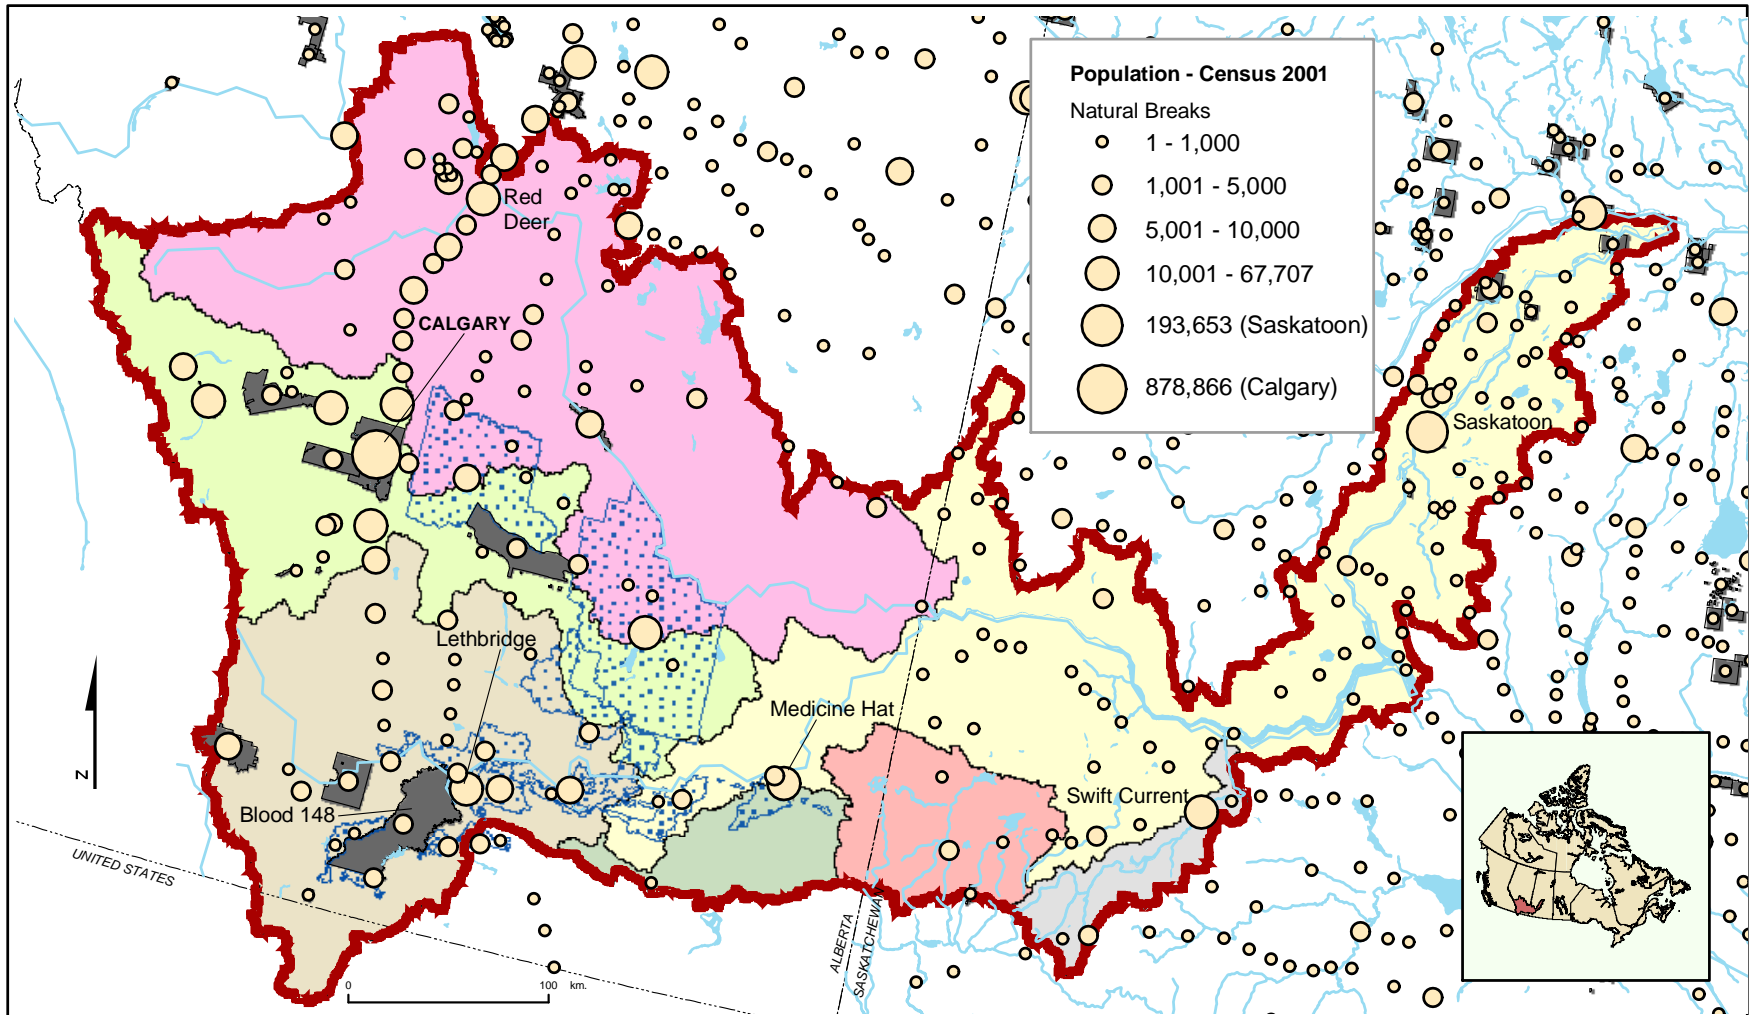

# South Saskatchewan River Basin and Sub-basins (SSRB).

(Map prepared for the IACC project - November 2005)

**SSRB Sub-Basin**

- Bigstick Lake
- Bow River
- Oldman River
- Red Deer River

- Seven Persons Creek
- South Saskatchewan River
- Swift Current Creek

- SSRB
- Irrigated area
- Indian Reserve